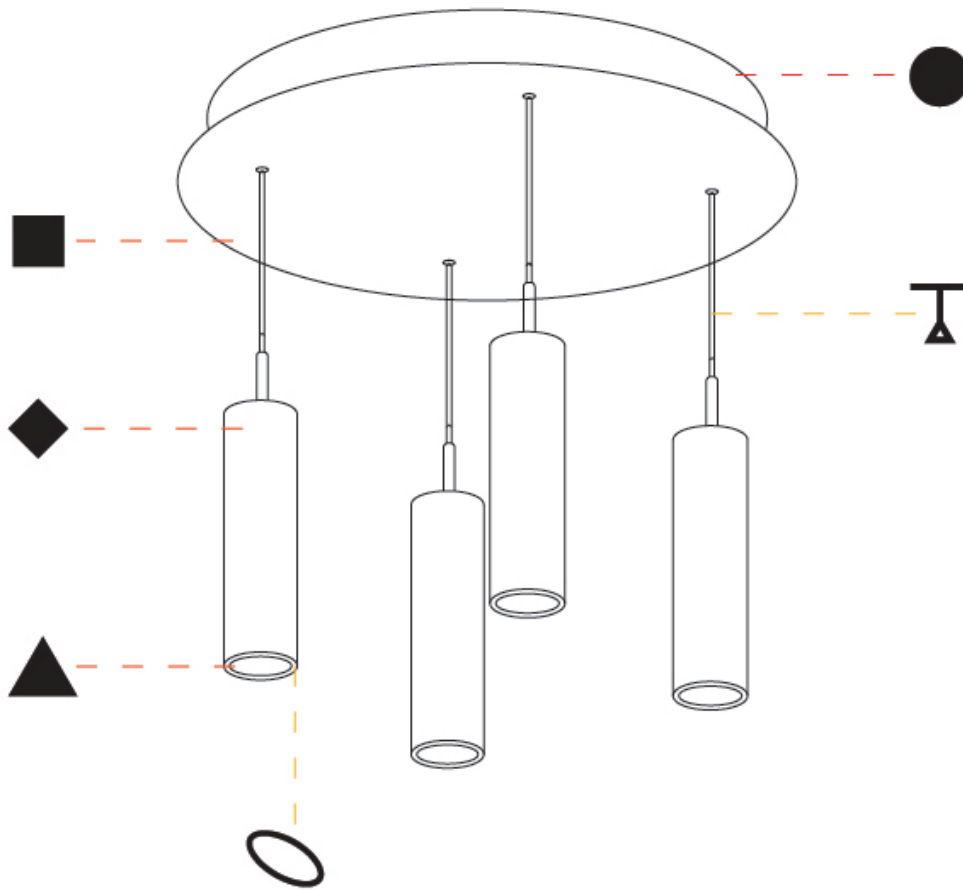

G-MINI ROUND HANGOVER SUSPENSION

A300632-

PROJECT _____

TYPE _____

SPECIFIER _____

QUANTITY _____

DATE _____

A