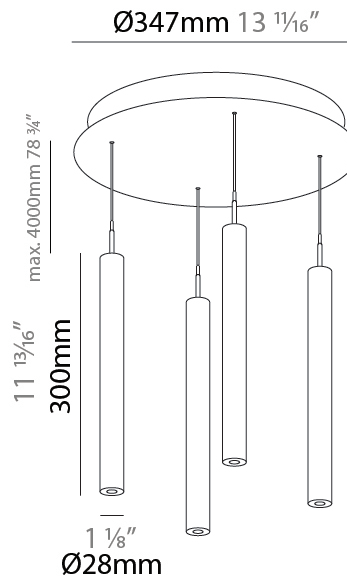

GENERAL

Series: G-Mini Round
Subseries: G-Mini Round Hangover
Partner: Prolicht
Division: Architectural
Installation: Suspension
Product Type: Clusters
Mounting Location: Ceiling
Light Distribution: Direct

PHYSICAL

Shape: Cylinder
Diameter (mm): 347
Diameter (in): 13 11/16
Height (mm): 300
Height (in): 11 13/16
Diffuser: Shine Ring - NOR / OPL / YEL / ORA / RED / BLU / GRN
Fixture Finish: SSR / BKV / CWI / CRY / HAB / UFT / ITA / RUA / FTG / MYG / LOD / PUS / FRO / FUP / KIA / POP / BLS / SPG / MEY / GOH / CHC / COM / ABZ / JAG / OBR / MOS / ROR
Accent Finish: NOF / COP / MIR / SSS
Fixture Material: Extruded Aluminum / Steel
Cable Details: 2000mm/78 3/4" / 4000mm/157 1/2" - Cable, Black, Green, Orange, Red, White

ELECTRICAL

Lamp Type: LED (Zhaga Standard)
Input Wattage (W): 26
Total Output Wattage (W): 23.7
Dimming: Non-Dimmable
Driver Included: Yes
Driver Location: Integrated
Driver Type: Constant Current - Universal
Driver Class: Class 2
Input Voltage (V): 120 - 277

LED

Color Temperature (°K): 2700 / 3000 / 3500 / 4000
Max. Delivered Lumen (lm): 1557 / 1421 / 1499 / 1450
Nominal Lumen (lm): 1840 / 1949 / 2057 / 2112
CRI: >90 CRI
Lamp Life (hrs): 50000

OPTICAL

Beam Angle: 32 / 58

RATINGS AND CERTIFICATIONS

Certified By: Certified for North American Standards
IP rating: IP20