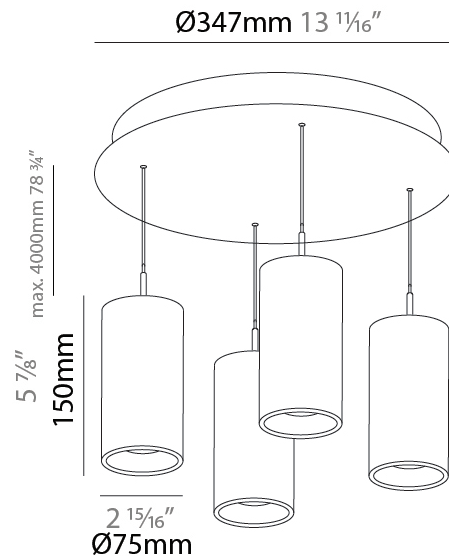

GENERAL

Series: G-Mini Round
Subseries: G-Mini Round Hangover
Partner: Prolicht
Division: Architectural
Installation: Suspension
Product Type: Clusters
Mounting Location: Ceiling
Light Distribution: Direct

PHYSICAL

Shape: Cylinder
Diameter (mm): 75
Diameter (in): 2 ¹⁵/₁₆
Length (mm): 1200
Length (in): 47 ¹/₄
Height (mm): 150
Height (in): 5 ⁷/₈
Diffuser: Shine Ring - NOR / OPL / YEL / ORA / RED / BLU / GRN
Fixture Finish: SSR / BKV / CWI / CRY / HAB / UFT / ITA / RUA / FTG / MYG / LOD / PUS / FRO / FUP / KIA / POP / BLS / SPG / MEY / GOH / CHC / COM / ABZ / JAG / OBR / MOS / ROR
Accent Finish: NOF / COP / MIR / SSS
Fixture Material: Extruded Aluminum / Steel
Cable Details: 2000mm/78 3/4" / 4000mm/157 1/2" - Cable, Black, Green, Orange, Red, White

ELECTRICAL

Lamp Type: LED (Zhaga Standard)
Input Wattage (W): 26
Total Output Wattage (W): 23.7
Dimming: Non-Dimmable
Driver Included: Yes
Driver Location: Integrated
Driver Type: Constant Current - Universal
Driver Class: Class 2
Input Voltage (V): 120 - 277

LED

Color Temperature (°K): 2700 / 3000 / 3500 / 4000
Max. Delivered Lumen (lm): 1557 / 1649 / 1740 / 1787
Nominal Lumen (lm): 1840 / 1949 / 2057 / 2112
CRI: >90 CRI
Lamp Life (hrs): 50000

OPTICAL

Beam Angle: 6 / 22 / 38

RATINGS AND CERTIFICATIONS

Certified By: Certified for North American Standards
IP rating: IP20